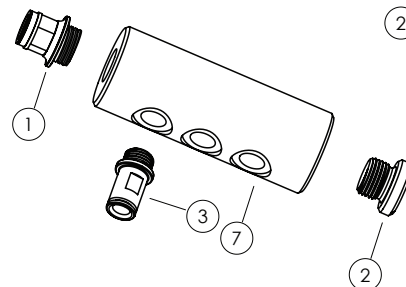

Vacuum Stations

3-5 port Vacuum Stations

600-01-201 / 600-01-202 / 600-01-203 / 600-01-204

Assembly Instructions | © Nuke Performance AB 2018

For more information visit : www.nukeperformance.com

- 1 1 / 4 G 6 mm Pneufit Quick Connect fitting
- 2 1 / 4 G Plug
- 3 1 / 8 G 6 mm Pneufit Quick Connect fitting *
- 4 Vacuum Station housing
- 5 Vacuum Station Slim 5 output housing
- 6 Vacuum Station Slim 4 output housing
- 7 Vacuum Station Slim 3 output housing

* Available in AN-6 / AN-8 / AN-10

MEASUREMENTS

Information:

Design combined with top quality performance.
For more information about the products and retailers visit
www.nukeperformance.com

nuke
PERFORMANCE