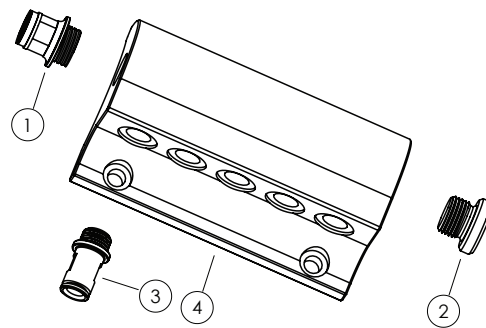

Vacuum Stations

3-5 port Vacuum Stations

600-01-201 / 600-01-202 / 600-01-203 / 600-01-204

Assembly Instructions | © Nuke Performance AB 2018

For more information visit : www.nukeperformance.com

- 1 1 / 4 G 6 mm Pneufit Quick Connect fitting
- 2 1 / 4 G Plug
- 3 1 / 8 G 6 mm Pneufit Quick Connect fitting *
- 4 Vacuum Station housing
- 5 Vacuum Station Slim 5 output housing
- 6 Vacuum Station Slim 4 output housing
- 7 Vacuum Station Slim 3 output housing

* Available in AN-6 / AN-8 / AN-10

MEASUREMENTS

Information:

Design combined with top quality performance.
For more information about the products and retailers visit
www.nukeperformance.com

nuke
PERFORMANCE