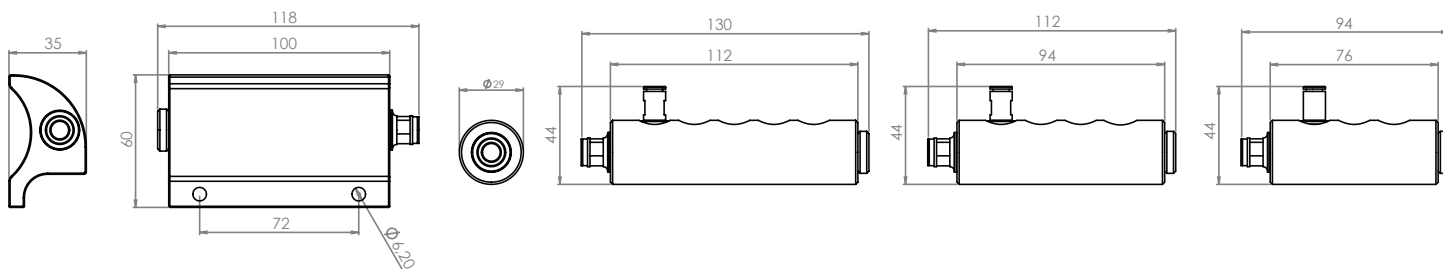

Vacuum Stations

3-5 port Vacuum Stations

600-01-201 / 600-01-202 / 600-01-203 / 600-01-204

Assembly Instructions | © Nuke Performance AB 2018

For more information visit : www.nukeperformance.com

- 1 1 / 4 G 6 mm Pneufit Quick Connect fitting
- 2 1 / 4 G Plug
- 3 1 / 8 G 6 mm Pneufit Quick Connect fitting *
- 4 Vacuum Station housing
- 5 Vacuum Station Slim 5 output housing
- 6 Vacuum Station Slim 4 output housing
- 7 Vacuum Station Slim 3 output housing

* Available in AN-6 / AN-8 / AN-10

MEASUREMENTS

Information:

Design combined with top quality performance.
For more information about the products and retailers visit
www.nukeperformance.com

nuke
PERFORMANCE