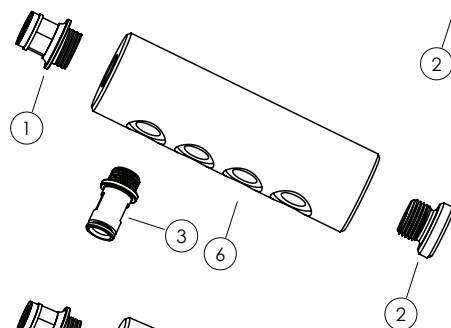

Vacuum Stations

3-5 port Vacuum Stations

600-01-201 / 600-01-202 / 600-01-203 / 600-01-204

Assembly Instructions | © Nuke Performance AB 2018

For more information visit : www.nukeperformance.com

- 1 1 / 4 G 6 mm Pneufit Quick Connect fitting
- 2 1 / 4 G Plug
- 3 1 / 8 G 6 mm Pneufit Quick Connect fitting *
- 4 Vacuum Station housing
- 5 Vacuum Station Slim 5 output housing
- 6 Vacuum Station Slim 4 output housing
- 7 Vacuum Station Slim 3 output housing

* Available in AN-6 / AN-8 / AN-10

MEASUREMENTS

Information:

Design combined with top quality performance.
For more information about the products and retailers visit
www.nukeperformance.com

nuke
PERFORMANCE