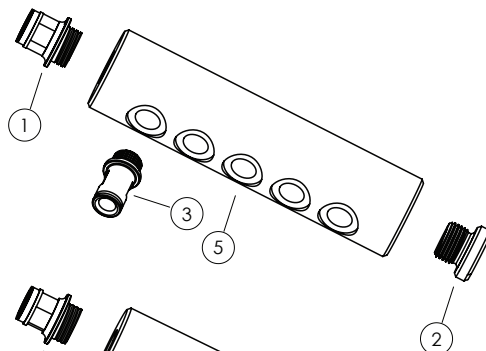

Vacuum Stations

3-5 port Vacuum Stations

600-01-201 / 600-01-202 / 600-01-203 / 600-01-204

Assembly Instructions | © Nuke Performance AB 2018

For more information visit : www.nukeperformance.com

- 1 1 / 4 G 6 mm Pneufit Quick Connect fitting
- 2 1 / 4 G Plug
- 3 1 / 8 G 6 mm Pneufit Quick Connect fitting *
- 4 Vacuum Station housing
- 5 Vacuum Station Slim 5 output housing
- 6 Vacuum Station Slim 4 output housing
- 7 Vacuum Station Slim 3 output housing

* Available in AN-6 / AN-8 / AN-10

MEASUREMENTS

Information:

Design combined with top quality performance.
For more information about the products and retailers visit
www.nukeperformance.com

nuke
PERFORMANCE